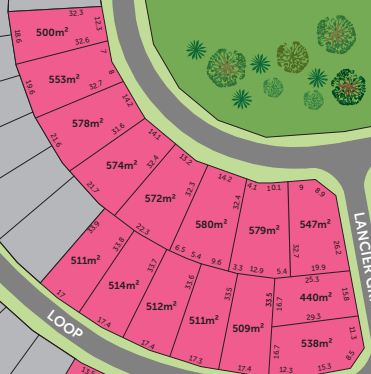

### Stage Release

- PREVIOUS RELEASE
- CURRENT - SOLD OUT
- FINAL STAGE

FUTURE HIGH SCHOOL SITE

KARNAK PARKWAY

RETAINED BUSHLAND

MEDINA WAY

MACEDONIA WAY

KARNAK PARKWAY

RETAINED BUSHLAND

TOLE LANE

PALUMA ROAD

LANCIER GRANGE

PALUMA ROAD

Melros Beach

← 700m

BAILEY